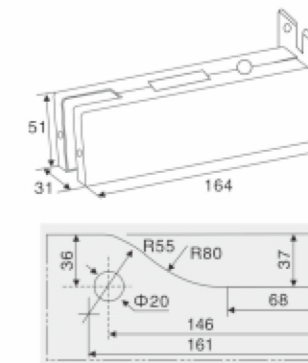

Function // Size

*Door thickness: 10-12 toughened glass
*Finishing: Poish, Satin, Titanium
*Material: Stainless steel, Aluminum alloy