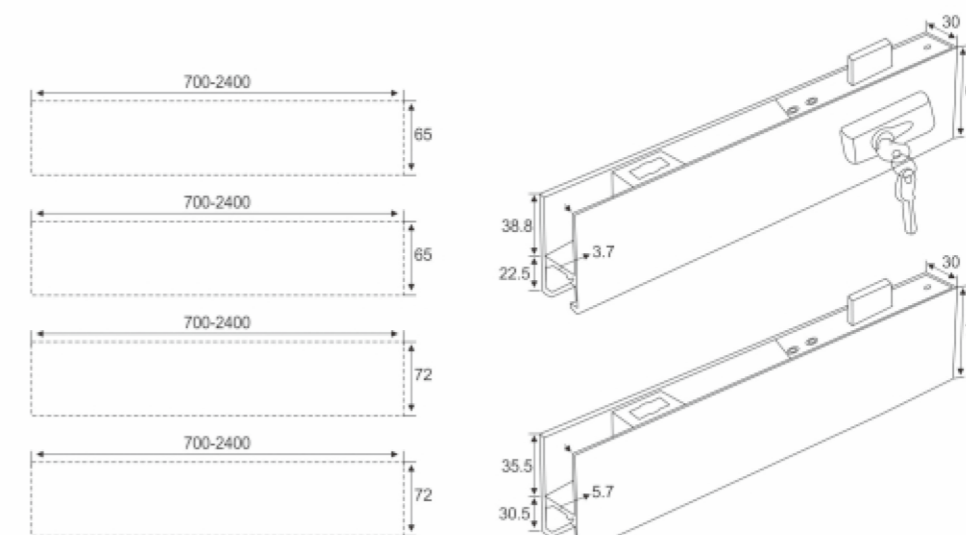

*Door thickness: 10-12 toughened glass
*Finishing: Polish, Satin, Titanium
*Material: Stainless steel, Aluminum alloy