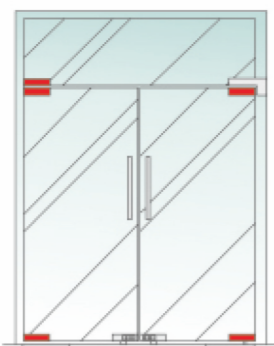

Function // Size
AC-010/020/030A

*Door thickness: 10-12 toughened glass
*Finishing: Poish, Satin, Titanium
*Material: Stainless steel, Aluminum alloy