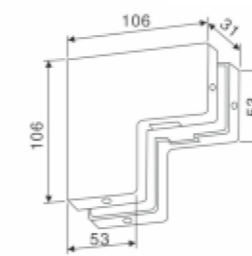

Function // Size

AC-509/590

*Door thickness: 10-12 toughened glass
*Finishing: Polish, Satin, Titanium
*Material: Stainless steel, Aluminum alloy