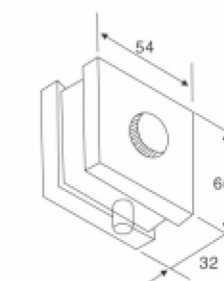

AC-529/539

*Door thickness: 10-12 toughened glass
*Finishing: Polish, Satin, Titanium
*Material: Stainless steel, Aluminum alloy