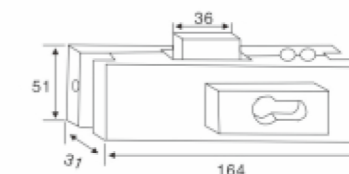

AC-050

*Door thickness: 10-12 toughened glass
*Finishing: Poish, Satin, Titanium
*Material: Stainless steel, Aluminum alloy