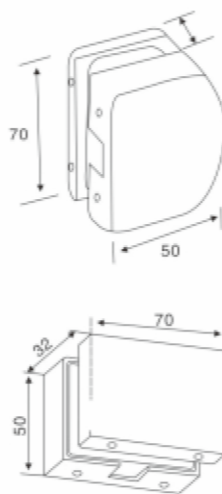

Middle lock box of glass door patch

Model no.: **AC-600B**

**Function // Size**  
**AC-600A/B/610A/B/611A**

\*Door thickness: 10-12 toughened glass  
\*Finishing: Poish, Satin, Titanium  
\*Material: Stainless steel, Aluminum alloy

Middle lock box of glass door patch Model no.: **AC-620B**

**Function // Size**

\*Door thickness: 10-12 toughened glass  
\*Finishing: Poish, Satin, Titanium  
\*Material: Stainless steel, Aluminum alloy