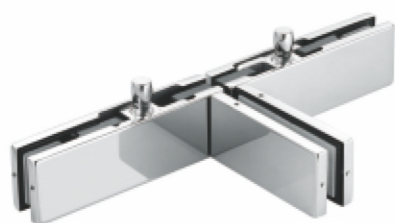

Function // Size

*Door thickness: 10-12 toughened glass
*Finishing: Polish, Satin, Titanium
*Material: Stainless steel, Aluminum alloy

Patch for over panels sid panel with fin fitting L **Model no.: AC-584L**

Function // Size

*Door thickness: 10-12 toughened glass
*Finishing: Polish, Satin, Titanium
*Material: Stainless steel, Aluminum alloy

Patch for over panels sid panel with fin fitting R **Model no.: AC-584R**

Function // Size

*Door thickness: 10-12 toughened glass
*Finishing: Polish, Satin, Titanium
*Material: Stainless steel, Aluminum alloy

Function // Size

*Door thickness: 10-12 toughened glass
*Finishing: Polish, Satin, Titanium
*Material: Stainless steel, Aluminum alloy

Function // Size

*Door thickness: 10-12 toughened glass
*Finishing: Polish, Satin, Titanium
*Material: Stainless steel, Aluminum alloy

Function // Size

*Door thickness: 10-12 toughened glass
*Finishing: Polish, Satin, Titanium
*Material: Stainless steel, Aluminum alloy

Function // Size

*Door thickness: 10-12 toughened glass
*Finishing: Polish, Satin, Titanium
*Material: Stainless steel, Aluminum alloy