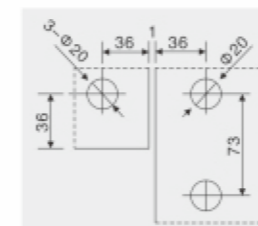

Function // Size

AC-509/590

*Door thickness: 10-12 toughened glass
*Finishing: Polish, Satin, Titanium
*Material: Stainless steel, Aluminum alloy