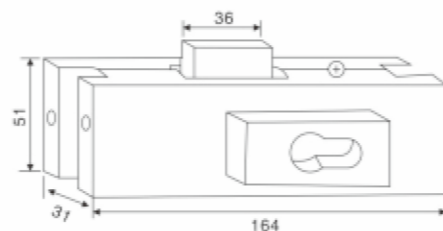

Model no.: **AC-80** Middle lock box of glass door patch

Model no.: **AC-80D**

**Function // Size**  
**AC-90/80**

\*Door thickness: 10-12 toughened glass  
\*Finishing: Polish, Satin, Titanium  
\*Material: Stainless steel, Aluminum alloy