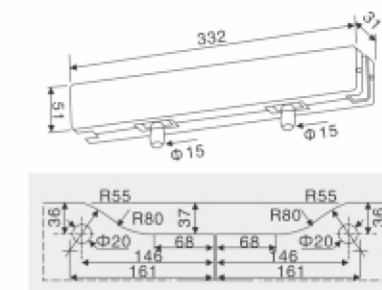

Top patch for over panel with 15mm pivot Model no.: **AC-547**

**Function // Size**

\*Door thickness: 10-12 toughened glass  
\*Finishing: Poish, Satin, Titanium  
\*Material: Stainless steel, Aluminum alloy