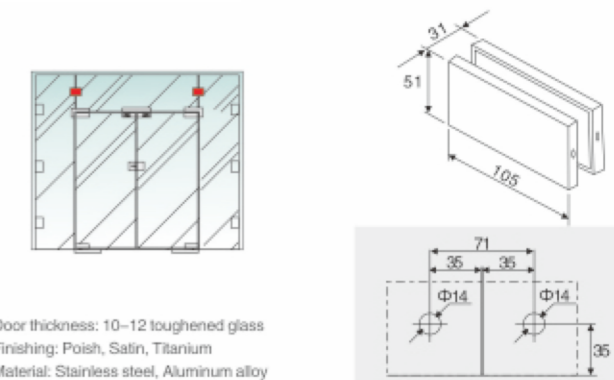

*Door thickness: 10-12 toughened glass
*Finishing: Polish, Satin, Titanium
*Material: Stainless steel, Aluminum alloy

Function // Size