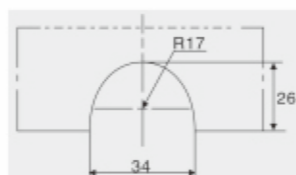

Function // Size