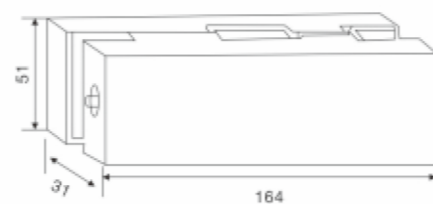

Model no.: **AC-80** Middle lock box of glass door patch

Model no.: **AC-80D**

**Function // Size**  
**AC-90/80**

\*Door thickness: 10-12 toughened glass  
\*Finishing: Polish, Satin, Titanium  
\*Material: Stainless steel, Aluminum alloy