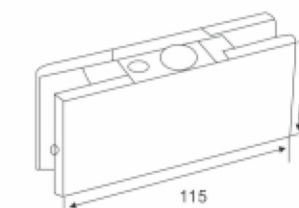

Function // Size

\*Door thickness: 10-12 toughened glass  
\*Finishing: Poish, Satin, Titanium  
\*Material: Stainless steel, Aluminum alloy

Top patch for over panel with 14.8mm pivot L Model no.: DEP-040