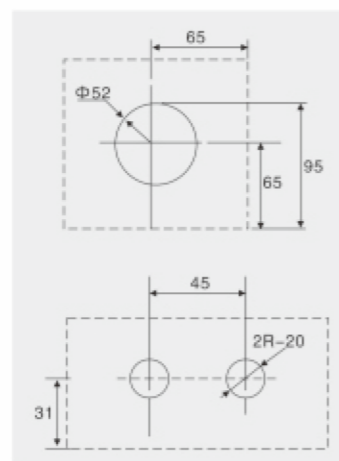

Middle lock box of glass door patch

Model no.: **AC-600B**

**Function // Size**  
**AC-600A/B/610A/B/611A**

\*Door thickness: 10-12 toughened glass  
\*Finishing: Poish, Satin, Titanium  
\*Material: Stainless steel, Aluminum alloy