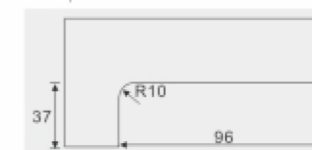

*Door thickness: 10-12 toughened glass
*Finishing: Poish, Satin, Titanium
*Material: Stainless steel, Aluminum alloy