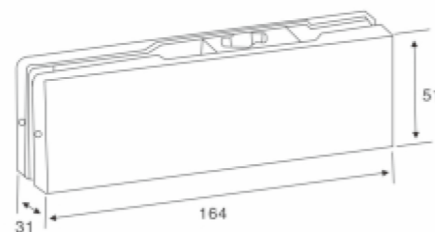

Model no.: **AC-90D**

Function // Size
AC-010/020/030A

*Door thickness: 10-12 toughened glass
*Finishing: Poish, Satin, Titanium
*Material: Stainless steel, Aluminum alloy