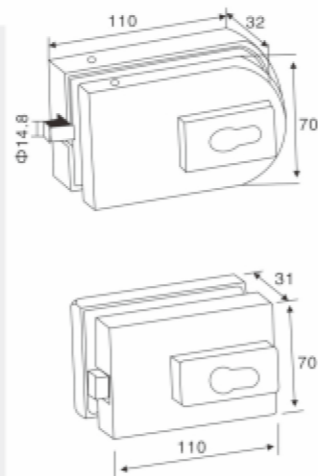

Middle lock box of glass door patch

Model no.: **AC-600B**

**Function // Size**  
**AC-600A/B/610A/B/611A**

\*Door thickness: 10-12 toughened glass  
\*Finishing: Poish, Satin, Titanium  
\*Material: Stainless steel, Aluminum alloy