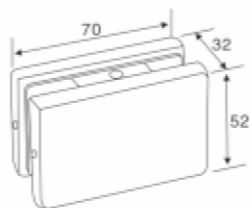

**Function // Size**

\*Door thickness: 10-12 toughened glass  
\*Finishing: Polish, Satin, Titanium  
\*Material: Stainless steel, Aluminum alloy

wall to glass patch fitting Model no.: AC-528A

Function // Size