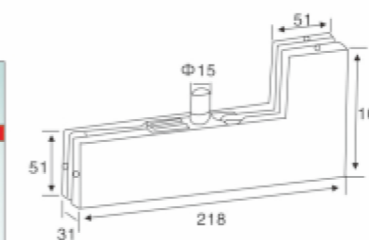

Function // Size

AC-040

*Door thickness: 10-12 toughened glass
*Finishing: Poish, Satin, Titanium
*Material: Stainless steel, Aluminum alloy