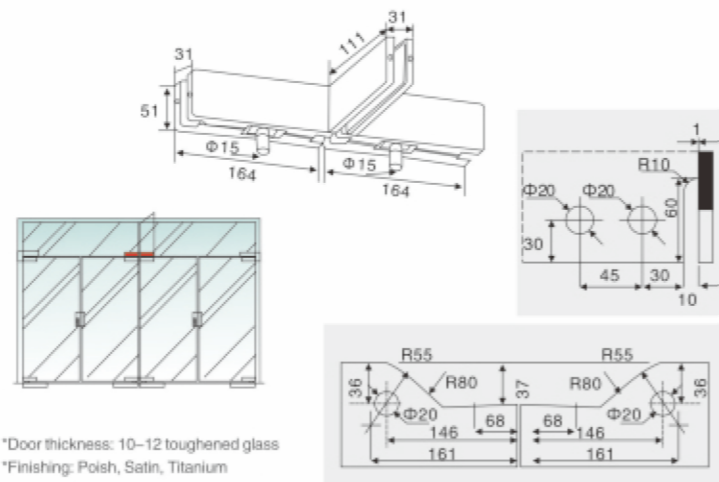

Function // Size

*Door thickness: 10-12 toughened glass
*Finishing: Polish, Satin, Titanium
*Material: Stainless steel, Aluminum alloy

Patch for over panels sid panel with fin fitting L **Model no.: AC-584L**