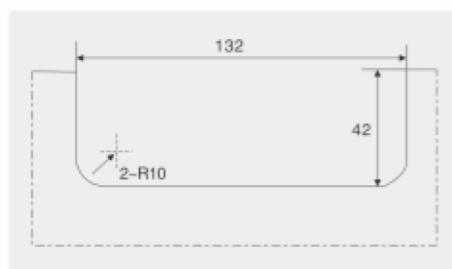

Model no.: **AC-80** Middle lock box of glass door patch

Model no.: **AC-80D**

**Function // Size**  
**AC-90/80**

\*Door thickness: 10-12 toughened glass  
\*Finishing: Polish, Satin, Titanium  
\*Material: Stainless steel, Aluminum alloy