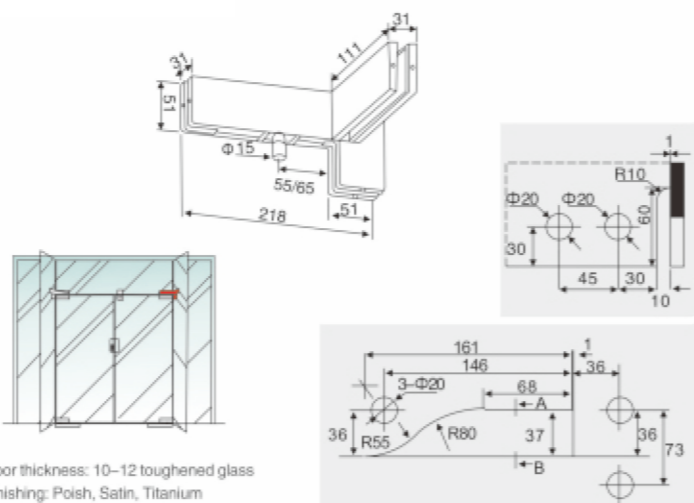

Patch for over panels sid panel with fin fitting L **Model no.: AC-584L**

**Function // Size**

\*Door thickness: 10-12 toughened glass  
\*Finishing: Polish, Satin, Titanium  
\*Material: Stainless steel, Aluminum alloy

Patch for over panels sid panel with fin fitting R **Model no.: AC-584R**

**Function // Size**

\*Door thickness: 10-12 toughened glass  
\*Finishing: Polish, Satin, Titanium  
\*Material: Stainless steel, Aluminum alloy