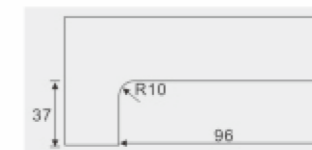

*Door thickness: 10-12 toughened glass
*Finishing: Poish, Satin, Titanium
*Material: Stainless steel, Aluminum alloy