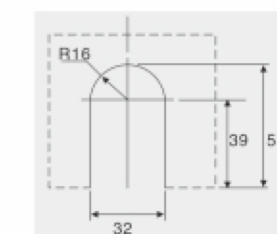

AC-529/539

*Door thickness: 10-12 toughened glass
*Finishing: Polish, Satin, Titanium
*Material: Stainless steel, Aluminum alloy