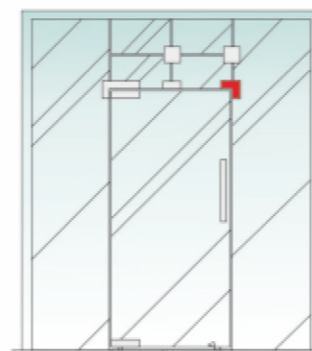

Function // Size

AC-509/590

*Door thickness: 10-12 toughened glass
*Finishing: Polish, Satin, Titanium
*Material: Stainless steel, Aluminum alloy