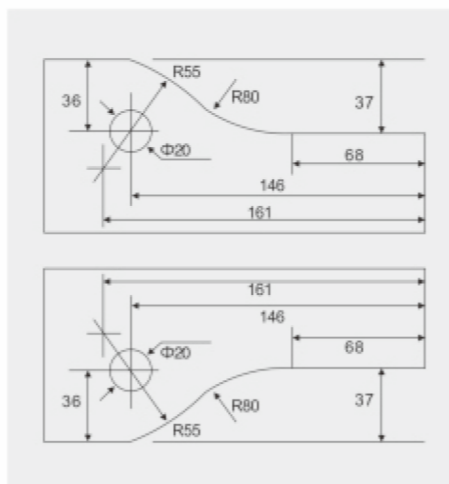

Function // Size
AC-010/020/030A

*Door thickness: 10-12 toughened glass
*Finishing: Poish, Satin, Titanium
*Material: Stainless steel, Aluminum alloy