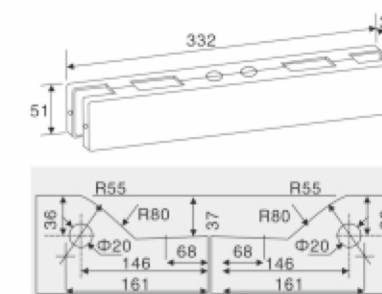

Function // Size

*Door thickness: 10-12 toughened glass
*Finishing: Poish, Satin, Titanium
*Material: Stainless steel, Aluminum alloy