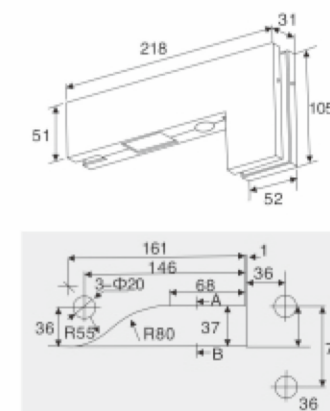

Function // Size

*Door thickness: 10-12 toughened glass
*Finishing: Poish, Satin, Titanium
*Material: Stainless steel, Aluminum alloy