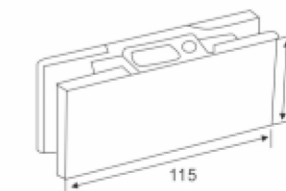

Function // Size