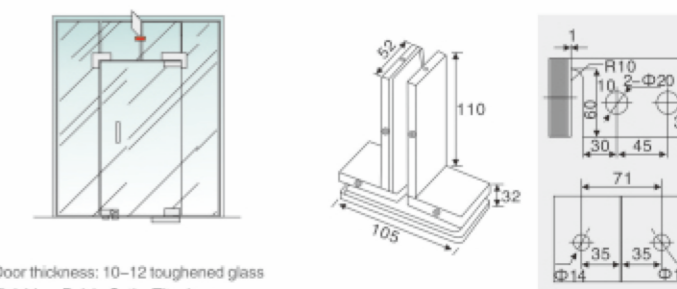

*Door thickness: 10-12 toughened glass
*Finishing: Polish, Satin, Titanium
*Material: Stainless steel, Aluminum alloy