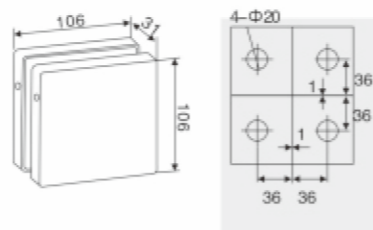

Function // Size

*Door thickness: 10-12 toughened glass
*Finishing: Polish, Satin, Titanium
*Material: Stainless steel, Aluminum alloy