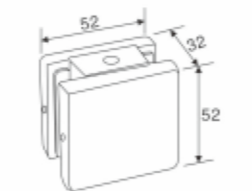

Function // Size