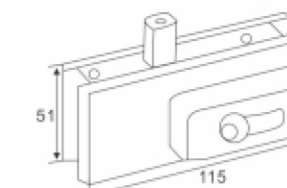

Function // Size

\*Door thickness: 10-12 toughened glass  
\*Finishing: Poish, Satin, Titanium  
\*Material: Stainless steel, Aluminum alloy

Middle lock of glass door patch Model no.: DEP-050

Function // Size