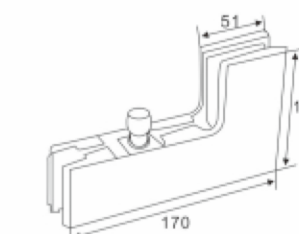

Function // Size