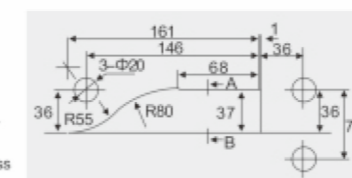

Function // Size

AC-040

*Door thickness: 10-12 toughened glass
*Finishing: Poish, Satin, Titanium
*Material: Stainless steel, Aluminum alloy