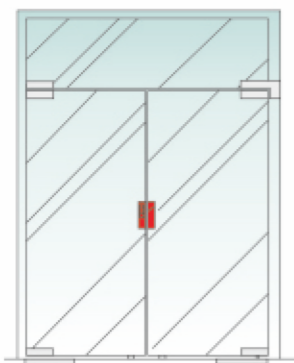

Model no.: **AC-80** Middle lock box of glass door patch

Model no.: **AC-80D**

**Function // Size**  
**AC-90/80**

\*Door thickness: 10-12 toughened glass  
\*Finishing: Polish, Satin, Titanium  
\*Material: Stainless steel, Aluminum alloy