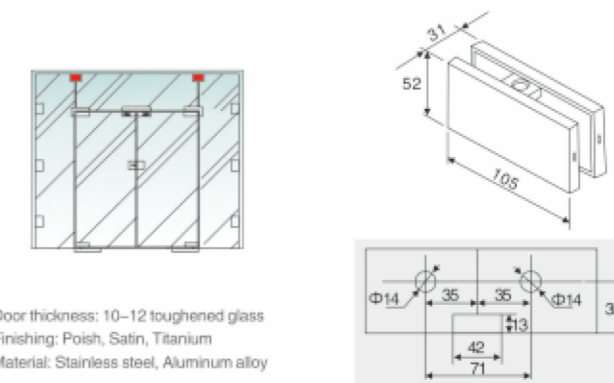

Function // Size

*Door thickness: 10-12 toughened glass
*Finishing: Polish, Satin, Titanium
*Material: Stainless steel, Aluminum alloy

Function // Size