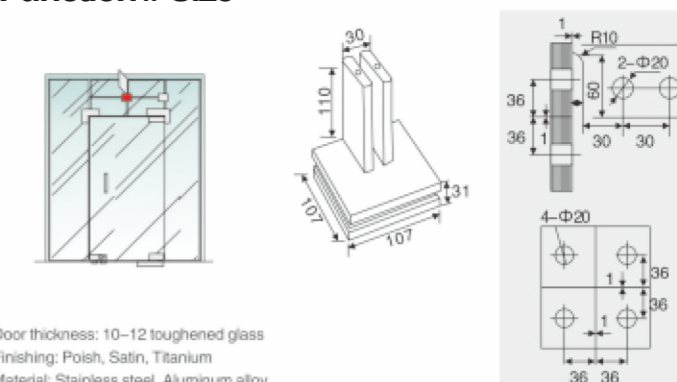

Function // Size

*Door thickness: 10-12 toughened glass
*Finishing: Polish, Satin, Titanium
*Material: Stainless steel, Aluminum alloy