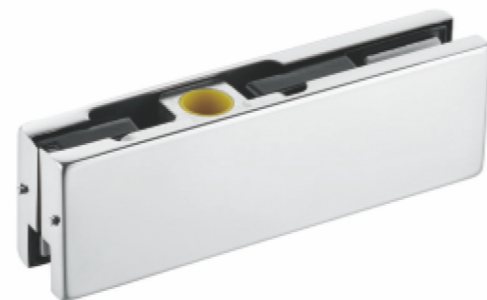

We look forward to helping you and thank you for your interest and support.

Bottom door patch to suit Floor Spring Model no.: **AC-010**

Model no.: **AC-020** Top door patch to suit 15mm pivot

Top patch for over panel with 14.8mm pivot L Model no.: **AC-040**

Model no.: **AC-053** Lock in the corner of glass door

Model no.: **AC-030A** Top door patch to suit 15mm pivot

Model no.: **AC-030D**

Model no.: **AC-050** Lock in the corner of glass door

Model no.: **AC-051**