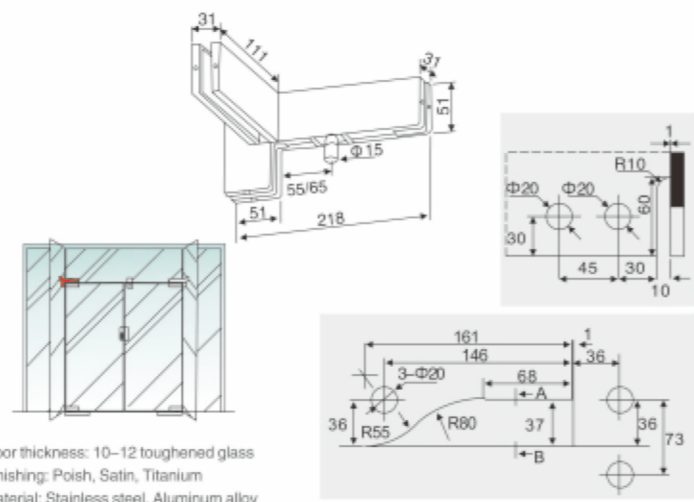

Function // Size

*Door thickness: 10-12 toughened glass
*Finishing: Polish, Satin, Titanium
*Material: Stainless steel, Aluminum alloy

Patch for over panels sid panel with fin fitting R **Model no.: AC-584R**