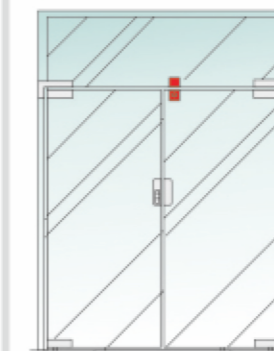

AC-529/539

*Door thickness: 10-12 toughened glass
*Finishing: Polish, Satin, Titanium
*Material: Stainless steel, Aluminum alloy