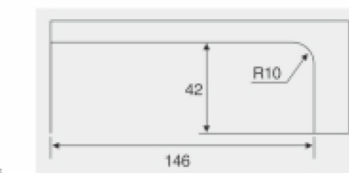

AC-050

*Door thickness: 10-12 toughened glass
*Finishing: Poish, Satin, Titanium
*Material: Stainless steel, Aluminum alloy