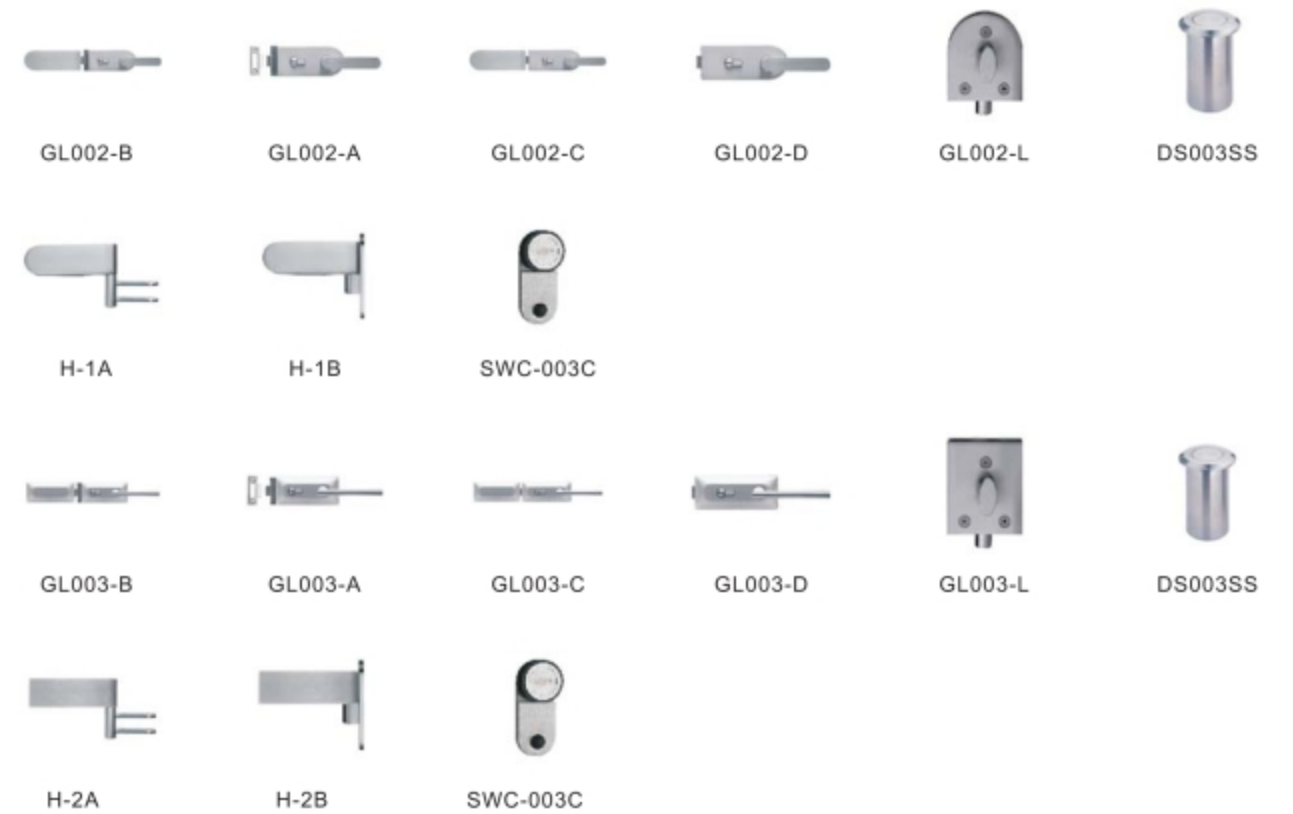

13. Stainless steel flass door lock (GL)