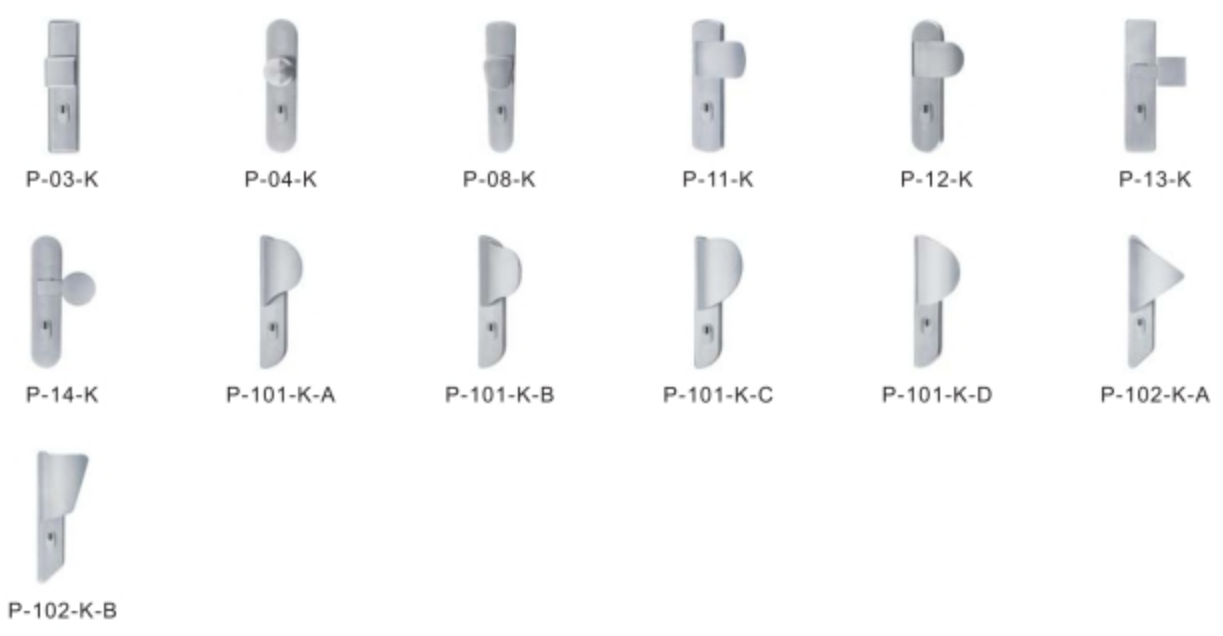

JLH 025 JLH 026 JLH 027 JLH 028 JLH 029 JLH 030

48、 Solid s/steel lever handle with plate (LP)

49、 S/steel plate with knob handle

50、 Solid s/steel knob handle (FK)

51、 S/steel lever handle(tube) (JTH)

52, S/steel tube lever handle with plate (TP)

53, Rosette, escutcheon & spindle (ROSE)

54, Solid s/steel window handle (WH)

55. S/steel window handle (tube) (WH)

56. Brass handle (LB)

57. Brass handle with plate (LP)

58. Brass window handle (WH)

WH307BR WH308BR