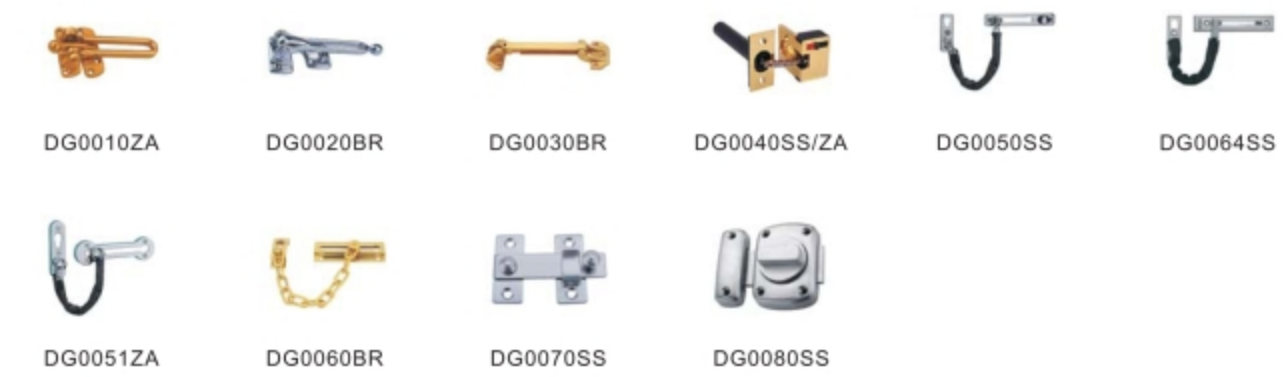

11. Connecting system (CON)

12. Patch fitting (PF)

13. Stainless steel flass door lock (GL)

14. Floor spring, Door closer (FS, CMH, DC, DCC)

15. Spider fitting (SF)

16, Stainless steel handrails (HS)

17, Stainless steel hinge

18. Brass hinge

19. Hinge

20. Door stopper (DH)

21. Magnetic door stopper (MDS)

22. Door holder(DH)

23. Door guard (DG)

24. Window stay (WS)

25. Door bolt (DB)