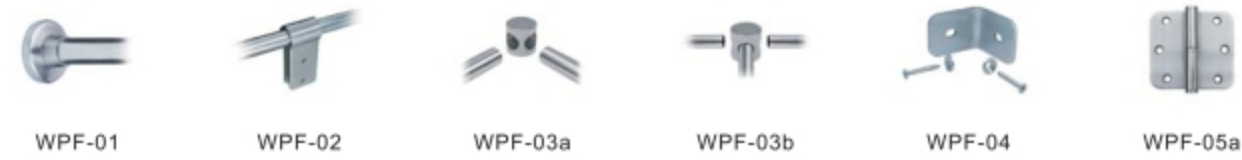

33、 Furniture conceal handle (FH)

34、 Furniture handle (FH)

35. Furniture knob (FH)

36. Cloth hook (DCH)

37. Hang wheel (HW)

38. Drawer slide (DS)

39. Furniture conceal hinge (FCH)

40. Panic exit device, fired ratde, push type (FR,UL)

41. Cup handle (CH,CL)

42. Sign plate (SP)

43. Washroom fittings (IB,TT,ES)

TT008SS-C TT010SS TT011SS TT012SS TT013SS TT014SS

ES001SS ES002SS ES003SS ES004SS IB004SS

44. Washroom cubicle & partition fittings (WPF)