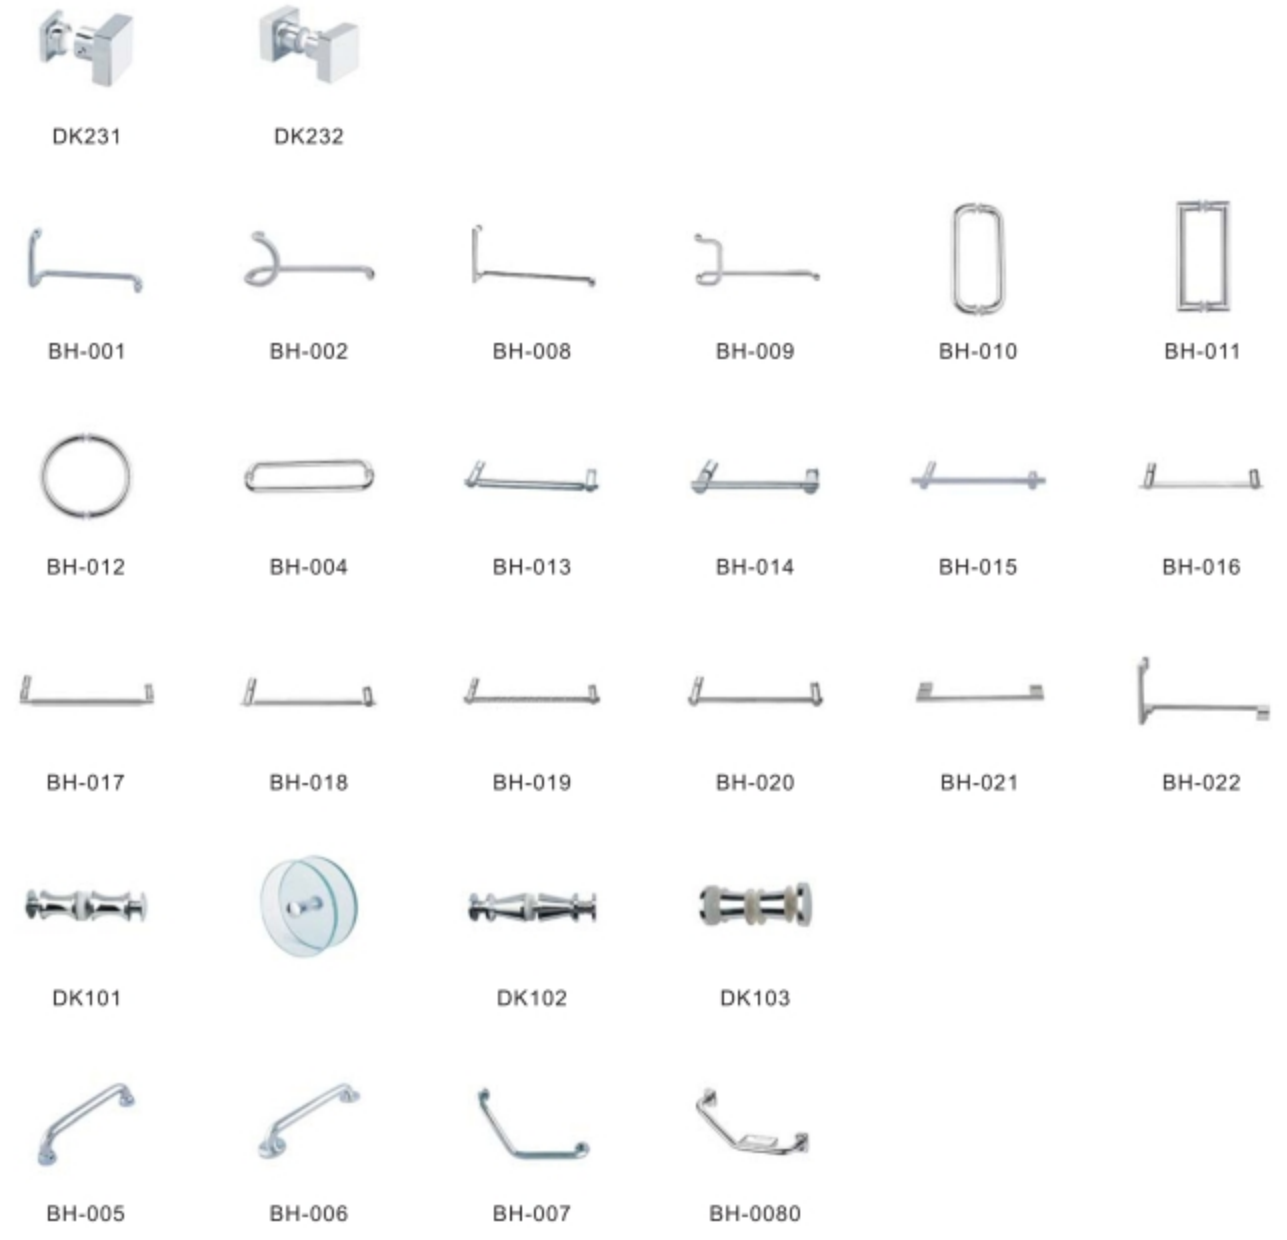

1. Shower hinge & glass clip (SDH, GL, GC)

2. Shower hinge & glass clip & glass lock (GDH,GDL)

3. Shower hinge & glass clip (SDH)

4. Glass Shelf Holder (GSH)

5. Knighthead accessories (KA,BCB)

6. Shower door knob (DK,BH)

7. Translucent sealing strip (TSS)

TSS-015 TSS-016 TSS-019 TSS-008A TSS-008B TSS-008C
 TSS-A008A TSS-A008B TSS-A008C

8. Floor trap grate (FTG)

FTG-102SS FTG-103SS FTG-104SS FTG-202SS FTG-203SS FTG-204SS
 FTG-501SS FTG-502SS FTG-503SS FTG-504SS FTG-505SS FTG-506SS
 FTG-507SS FTG-308BR FTG-305BR FTG-303BR FTG-301BR FTG-302BR