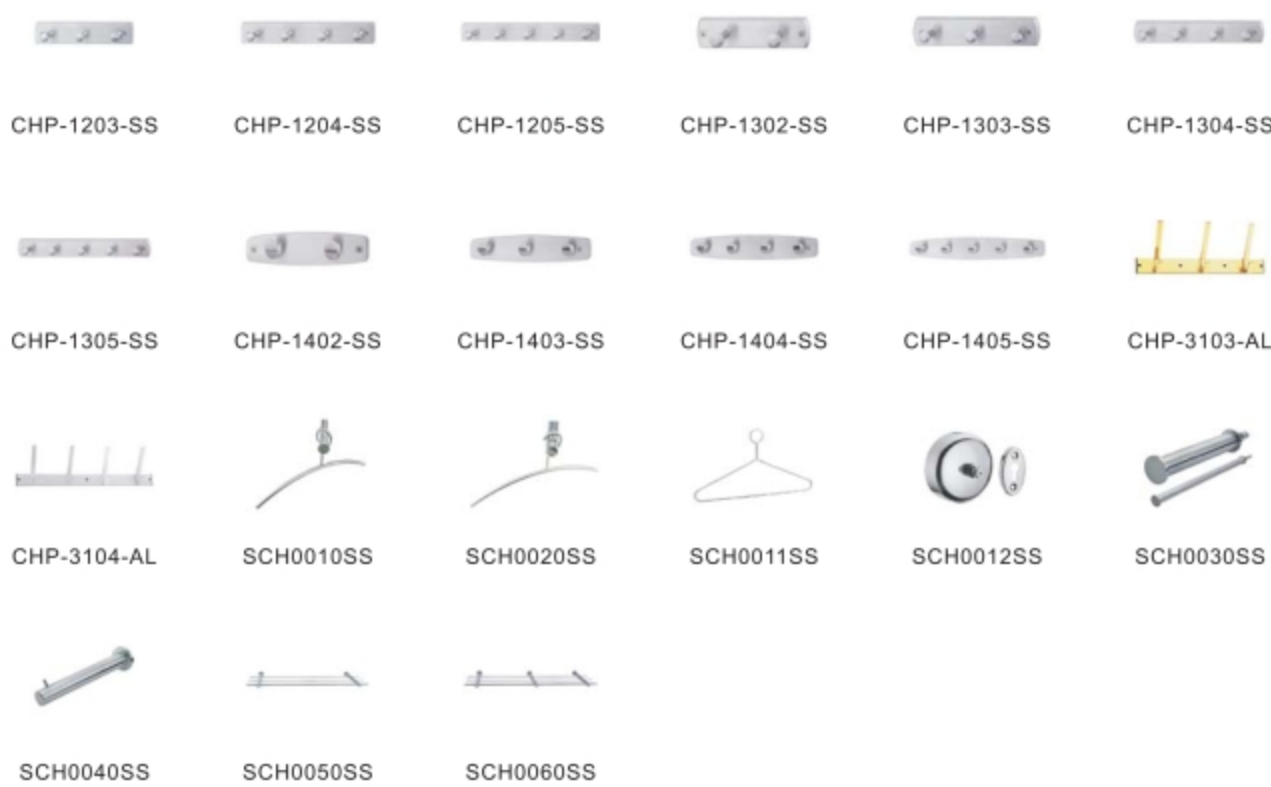

33、 Furniture conceal handle (FH)

34、 Furniture handle (FH)

35. Furniture knob (FH)

36. Cloth hook (DCH)

37. Hang wheel (HW)

38. Drawer slide (DS)

39. Furniture conceal hinge (FCH)

40. Panic exit device, fired ratde, push type (FR,UL)

41. Cup handle (CH,CL)

42. Sign plate (SP)

43. Washroom fittings (IB,TT,ES)

TT008SS-C TT010SS TT011SS TT012SS TT013SS TT014SS

ES001SS ES002SS ES003SS ES004SS IB004SS

44. Washroom cubicle & partition fittings (WPF)