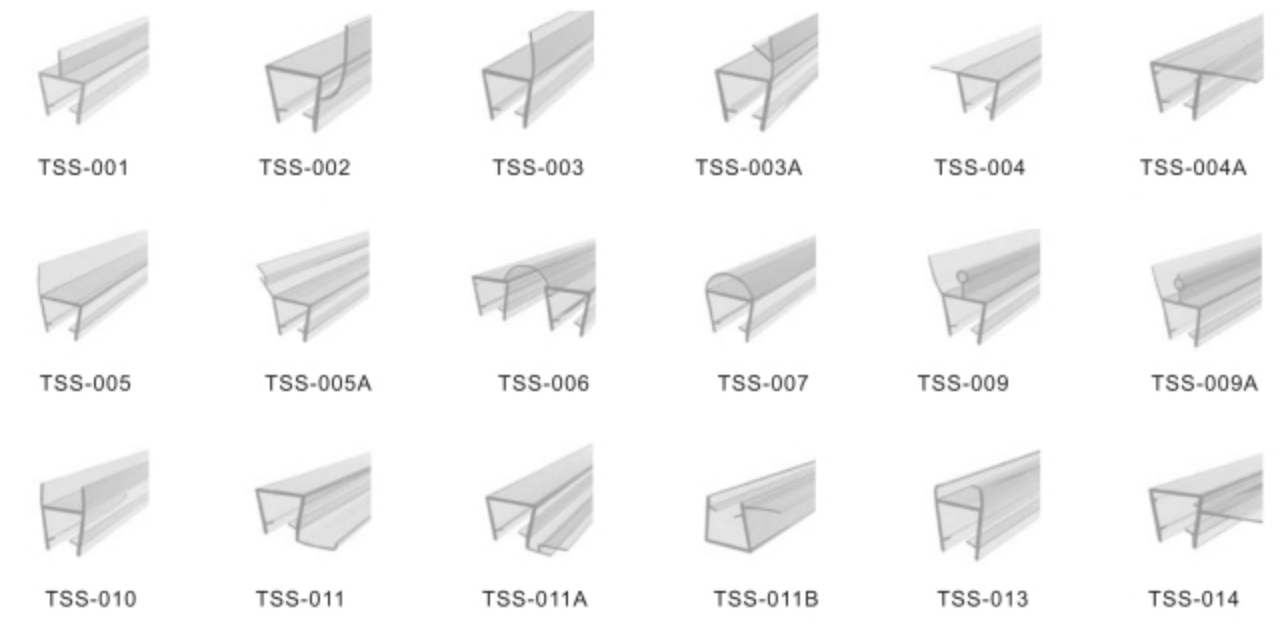

7. Translucent sealing strip (TSS)

TSS-015 TSS-016 TSS-019 TSS-008A TSS-008B TSS-008C
 TSS-A008A TSS-A008B TSS-A008C

8. Floor trap grate (FTG)

FTG-102SS FTG-103SS FTG-104SS FTG-202SS FTG-203SS FTG-204SS
 FTG-501SS FTG-502SS FTG-503SS FTG-504SS FTG-505SS FTG-506SS
 FTG-507SS FTG-308BR FTG-305BR FTG-303BR FTG-301BR FTG-302BR