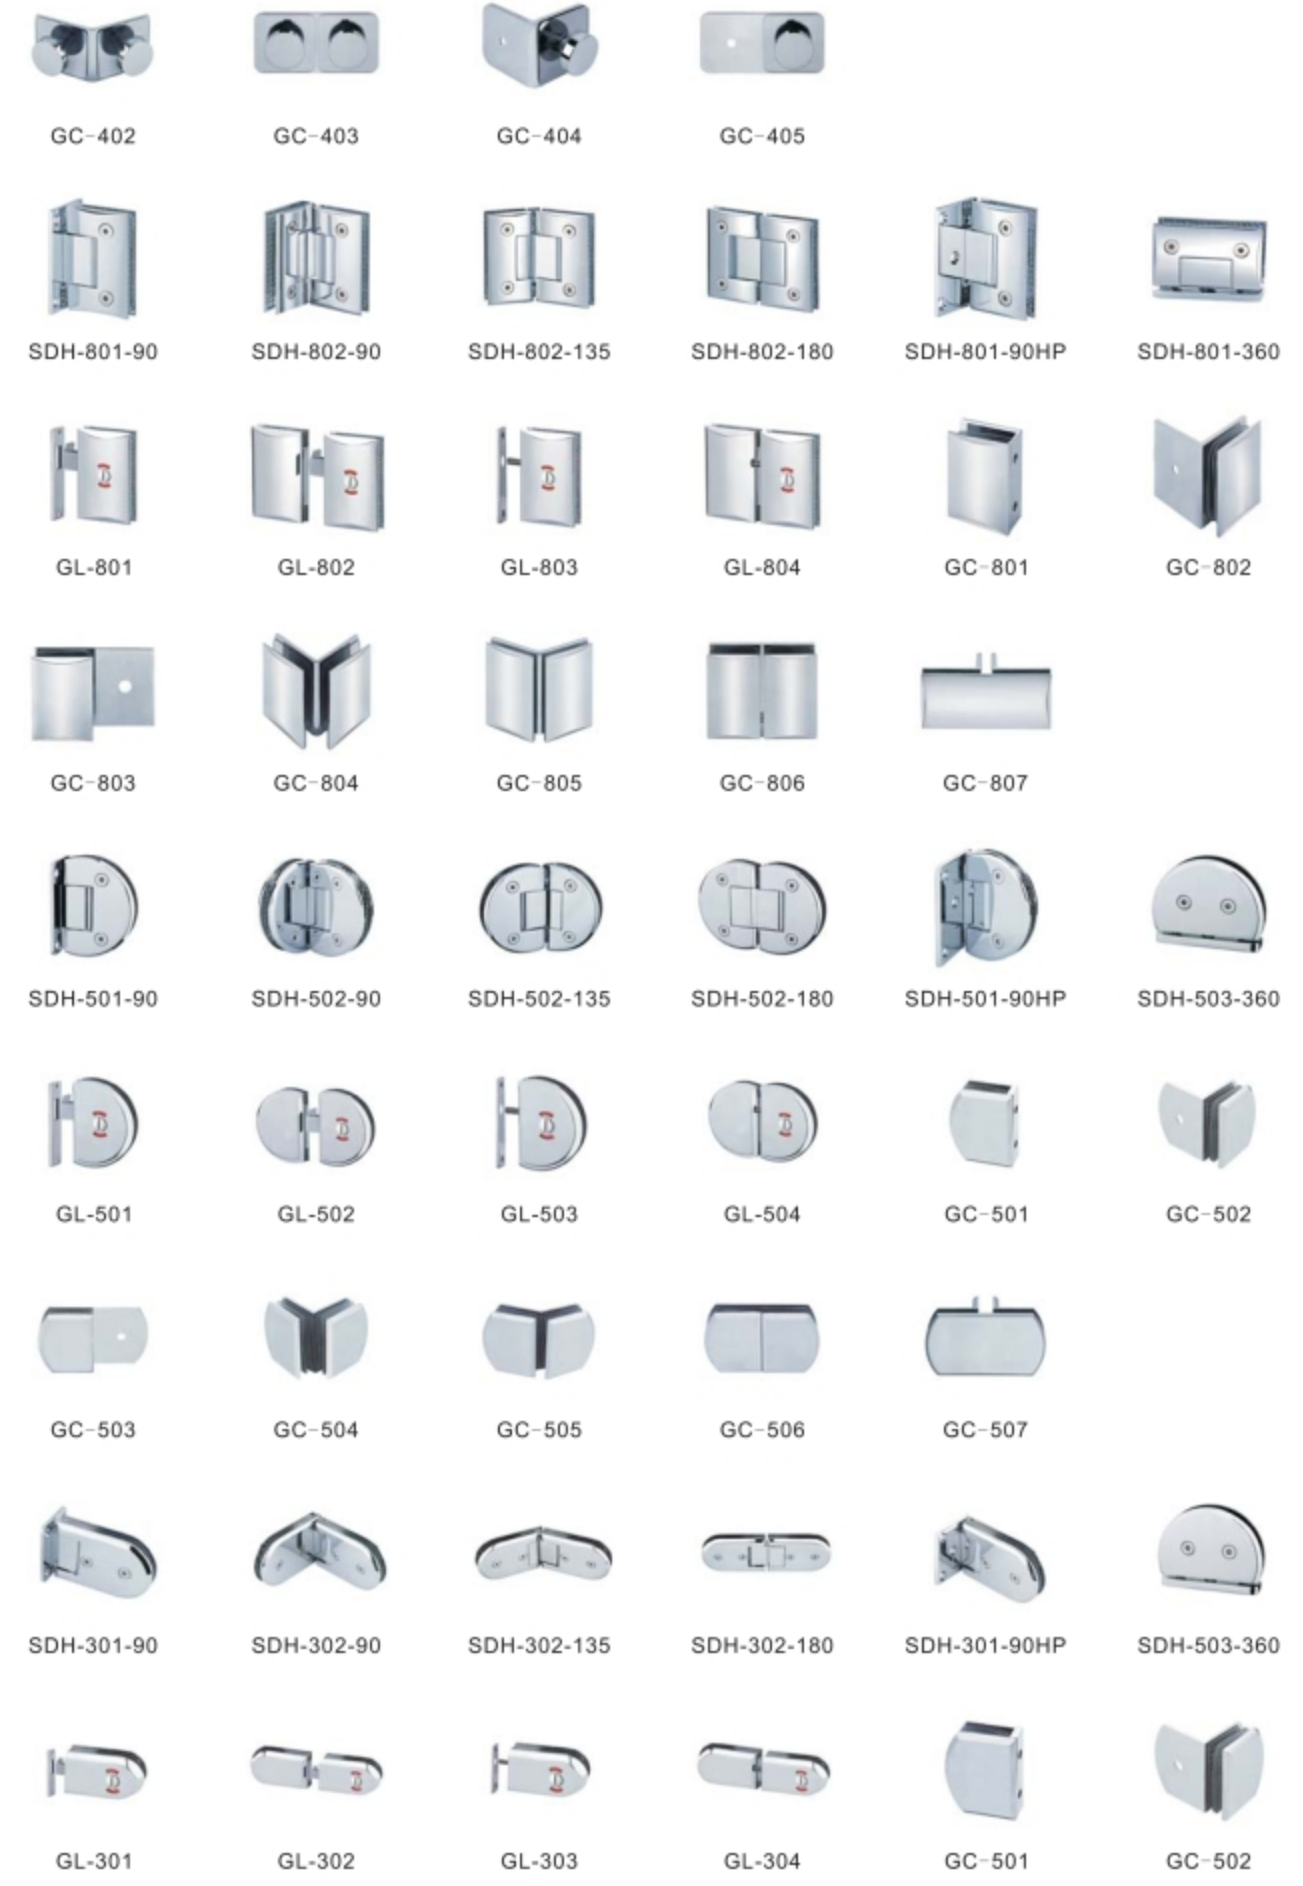

邮箱: sales@jincheng-hw.cc

http: //www.jincheng-hw.com

http: //www.jincheng-hw.cc

JinCheng

金承五金

tuv DIN EN ISO 9001:2000

1. Glass Hardware.....P 1 -P15
2. Wooden door Hardware.....P16-P30
3. Handle and Lock.....P30-P46

1. Shower hinge & glass clip (SDH, GL, GC)

2. Shower hinge & glass clip & glass lock (GDH,GDL)

3. Shower hinge & glass clip (SDH)

4. Glass Shelf Holder (GSH)

5. Knighthead accessories (KA,BCB)

6. Shower door knob (DK,BH)

7. Translucent sealing strip (TSS)

TSS-015 TSS-016 TSS-019 TSS-008A TSS-008B TSS-008C
 TSS-A008A TSS-A008B TSS-A008C

8. Floor trap grate (FTG)

FTG-102SS FTG-103SS FTG-104SS FTG-202SS FTG-203SS FTG-204SS
 FTG-501SS FTG-502SS FTG-503SS FTG-504SS FTG-505SS FTG-506SS
 FTG-507SS FTG-308BR FTG-305BR FTG-303BR FTG-301BR FTG-302BR