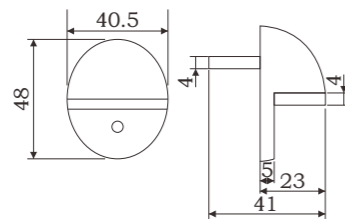

■ Aluminium Door Stoppers

ADS-03

■ Aluminium Hooks

AHK-01

AHK-02