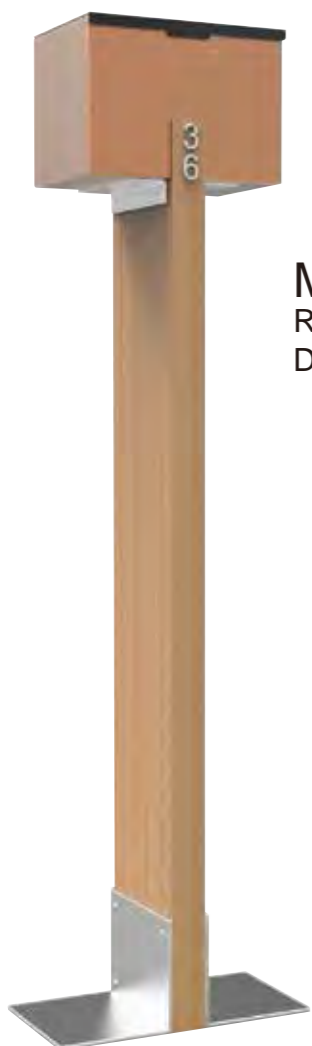

Model: Hock
Ref: W1802ST
Dimensions: w380 x d200 x h1380